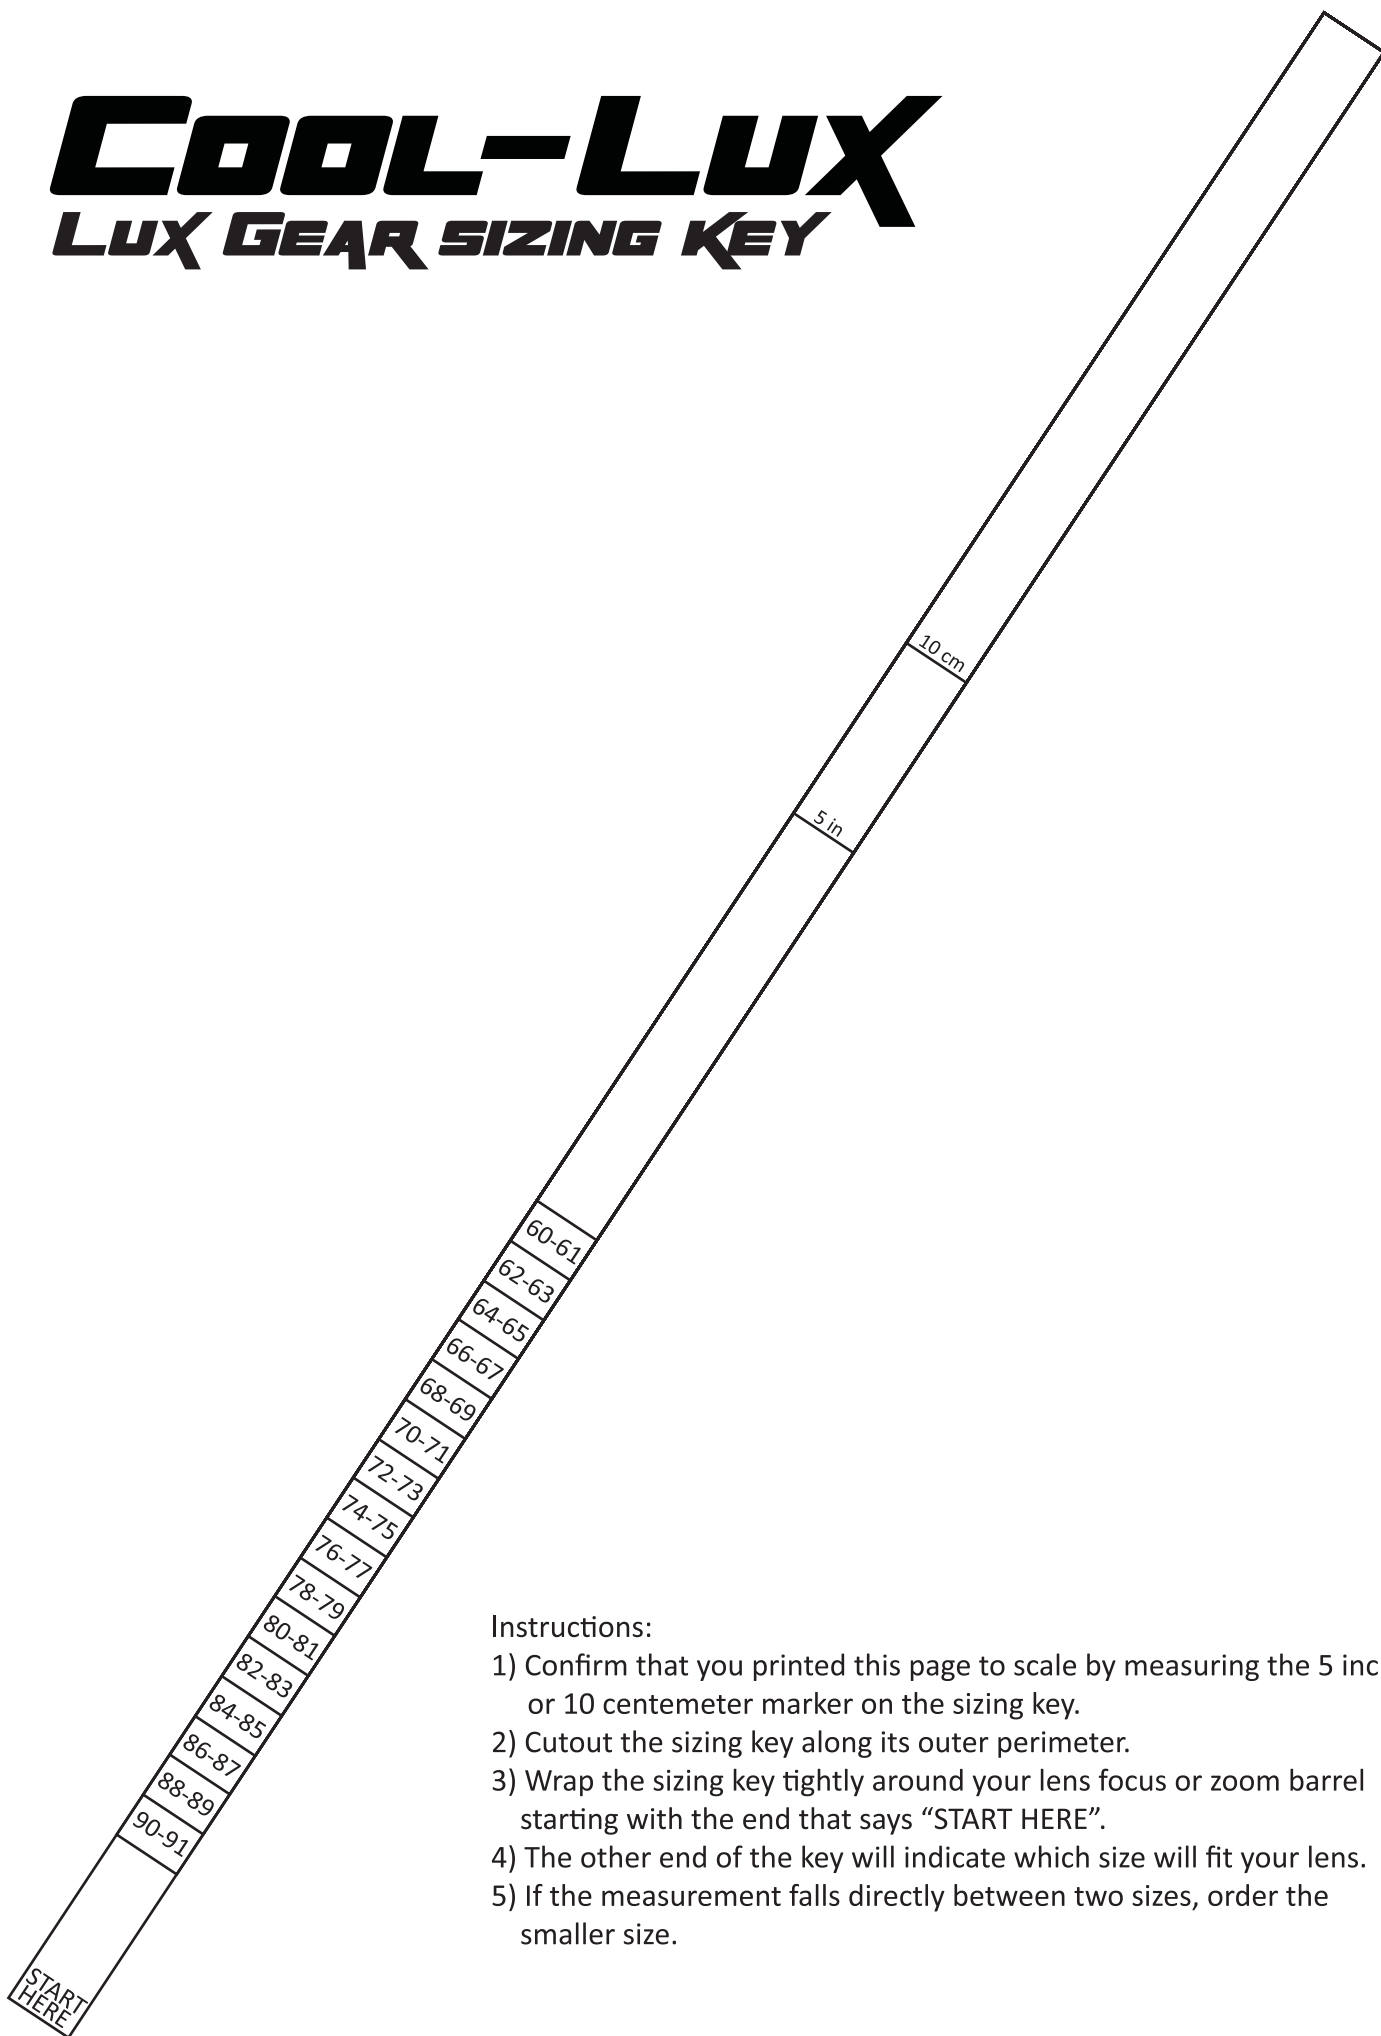

COOL-LUX

LUX GEAR SIZING KEY

Instructions:

- 1) Confirm that you printed this page to scale by measuring the 5 inch or 10 centimeter marker on the sizing key.
- 2) Cutout the sizing key along its outer perimeter.
- 3) Wrap the sizing key tightly around your lens focus or zoom barrel starting with the end that says "START HERE".
- 4) The other end of the key will indicate which size will fit your lens.
- 5) If the measurement falls directly between two sizes, order the smaller size.