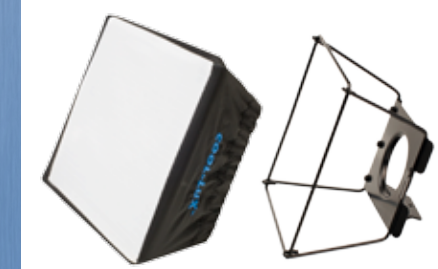

2-prong. Rated up to 600 watts.

DIFFUSION LENS LC7051/942914

Convert the direct light of your Mini-Cool into a gentle, even light. This lens will increase the beam angle by 20%, and reduce light intensity by 30% while softening shadows.

ROTATING BARN DOOR LC7101/942943

Barn doors are an essential means of controlling light. This light weight four-panel set rotates to give you full artistic freedom. Each panel adjusts independently to precisely define the area of illumination, or to create shadows. The barn doors attach directly to the front of the Mini-Cool.