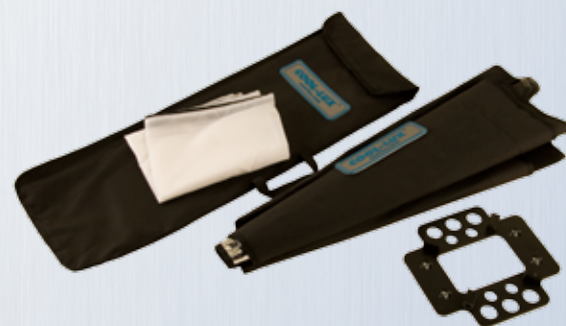

U3 TRI-LIGHT

GO FROM FULL POWER TO 1/3 POWER AND NEVER CHANGE COLOR TEMPERATURE.

The U3 Tri-Light was designed for on-site video production where conditions require the operator to change light output without using dimmers and without altering color temperature. This rugged DC light is built from a solid piece of T-60 aluminum extrusion to withstand heavy use in all kinds of terrain.

The U3 Tri-Light lets you to decrease light output from long shots to mid-range and close-ups with just the flip of a switch. The light comes complete with two 35 watt flood lamps and one 20 watt spot. The combined output for all three lamps is 1500 LUX. Turn off the spot and output drops to 700 LUX. Turn off one of the floods and output is reduced to 350 LUX.

The U3 comes complete with three lamps, rotating gel holder, daylight and diffusion gels and a 4 pin XLR power cord. Each lamp has an individual on/off power switch and green LED to indicate which lamps are on. A master switch turns all three lights on or off simultaneously. You can install any combination of lamps to fit your individual shooting requirements.

Accessories: Filter Kits