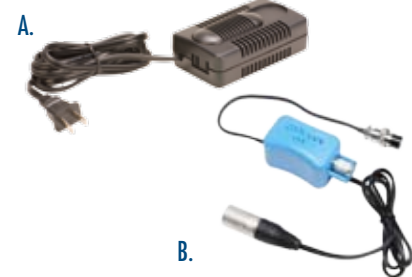

DIMMERS

A. LC7150/942972

600 watt max AC dimmer.
6' foot power cord.
2-prong.

B. DC5000/942363

100 watt max DC dimmer.
Full control 100% - 0.
±200K when used above 60%.