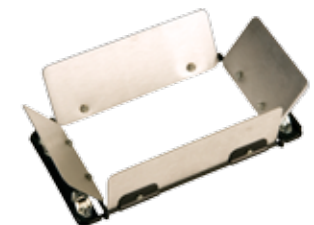

BROAD LIGHT BARNDORS
LC4002/943711

Control the angle of light with these aluminum 4 sided barndoors. Position the broad light where you need it.