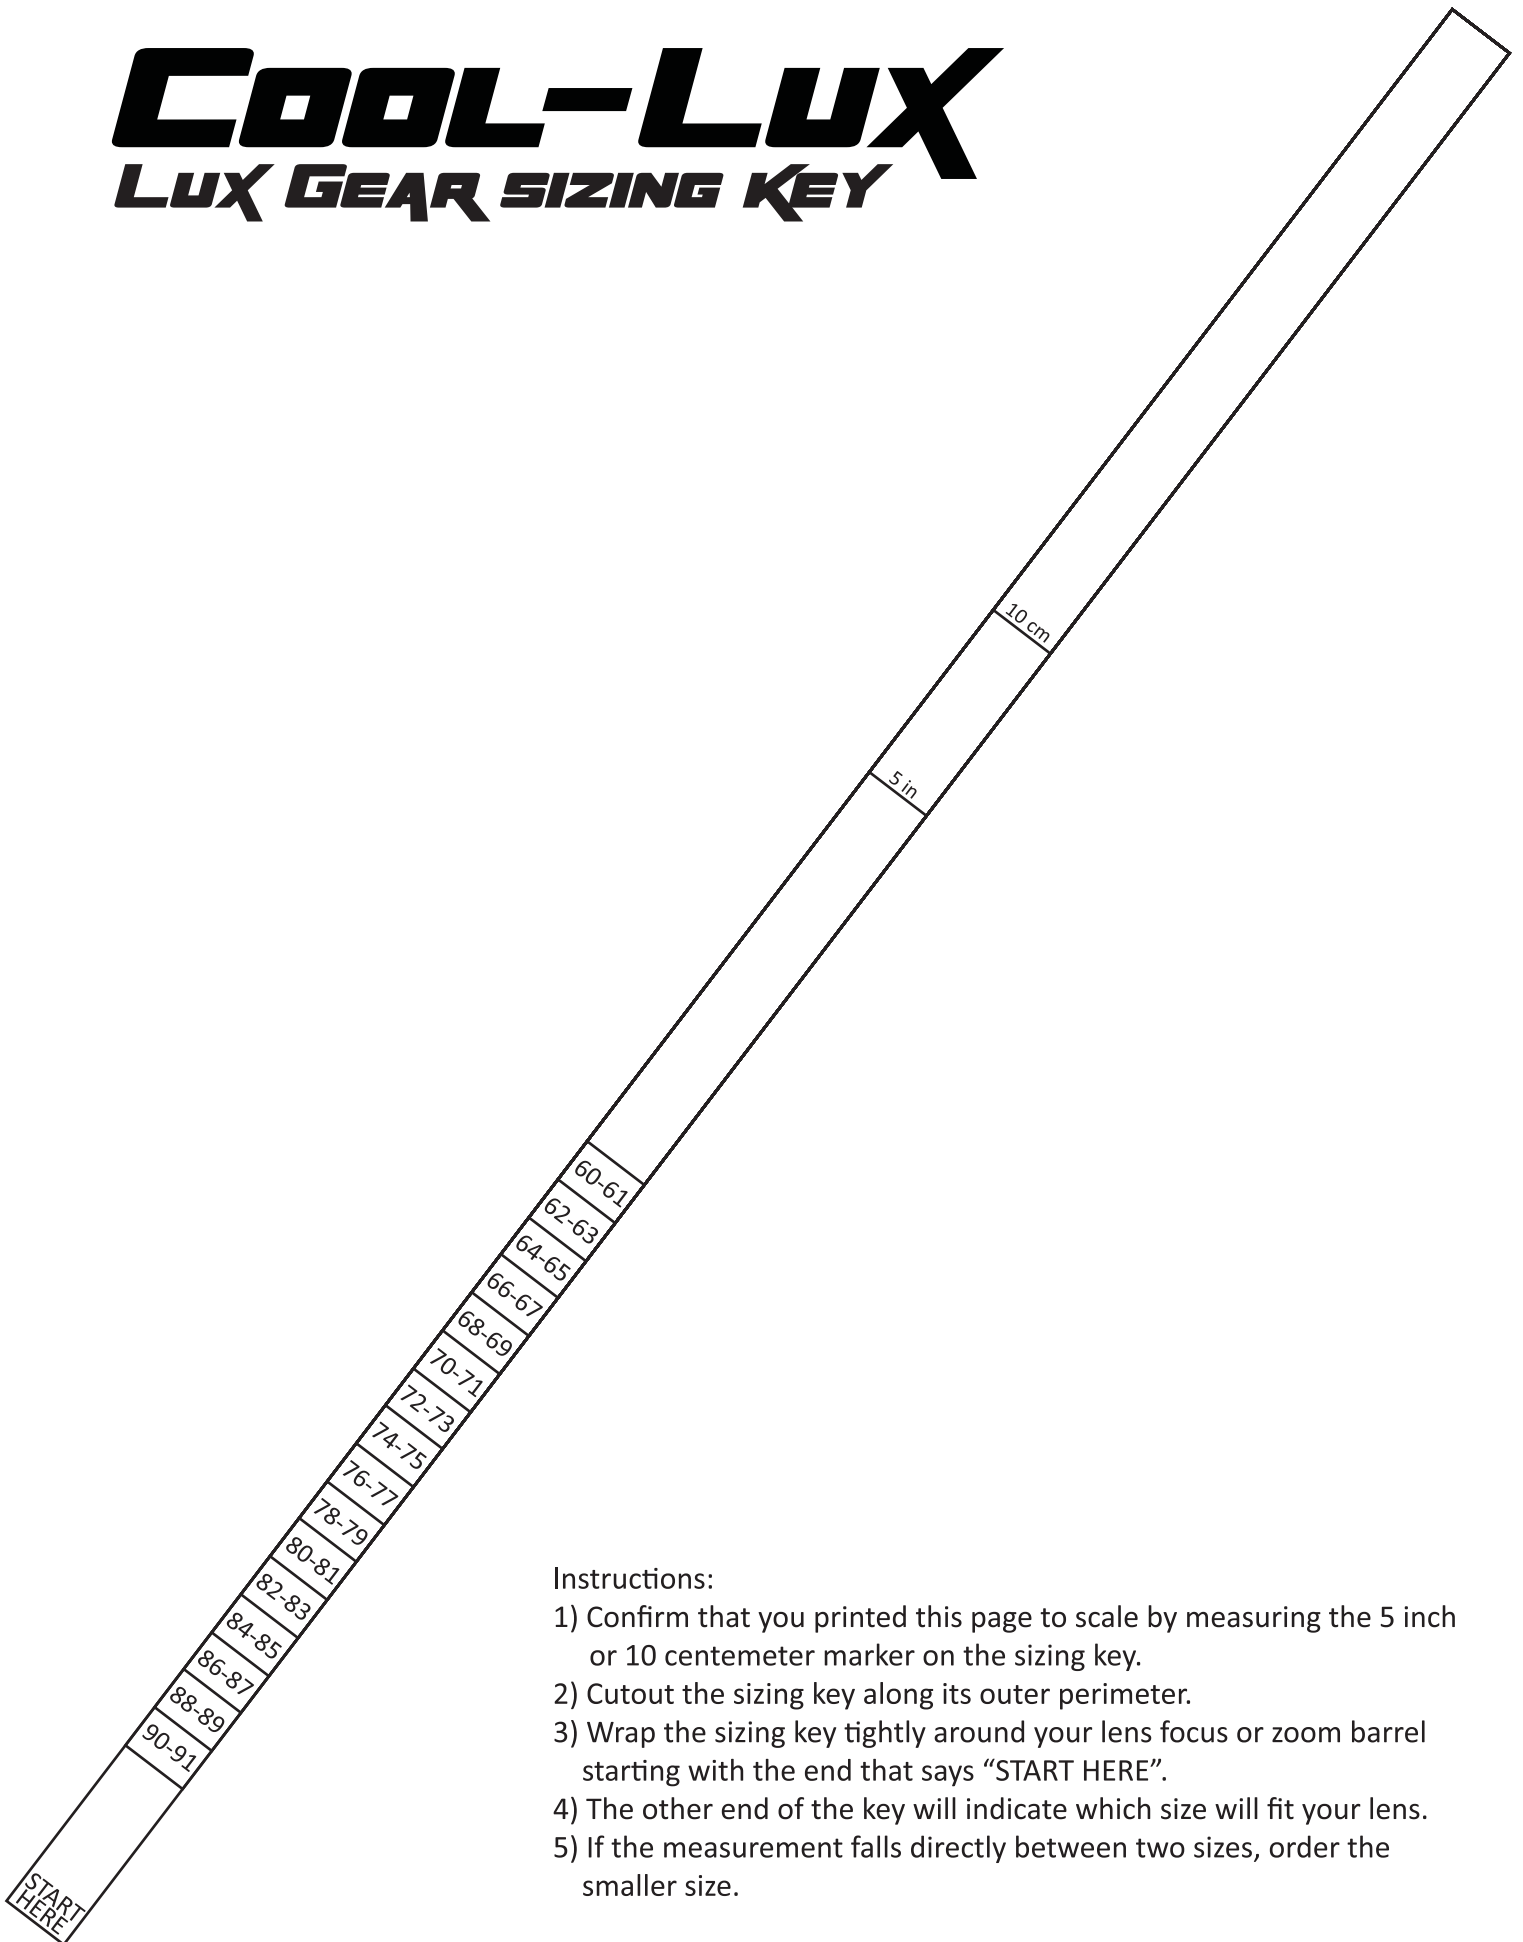

COOL-LUX

LUX GEAR SIZING KEY

Instructions:

- 1) Confirm that you printed this page to scale by measuring the 5 inch or 10 centimeter marker on the sizing key.
- 2) Cutout the sizing key along its outer perimeter.
- 3) Wrap the sizing key tightly around your lens focus or zoom barrel starting with the end that says "START HERE".
- 4) The other end of the key will indicate which size will fit your lens.
- 5) If the measurement falls directly between two sizes, order the smaller size.